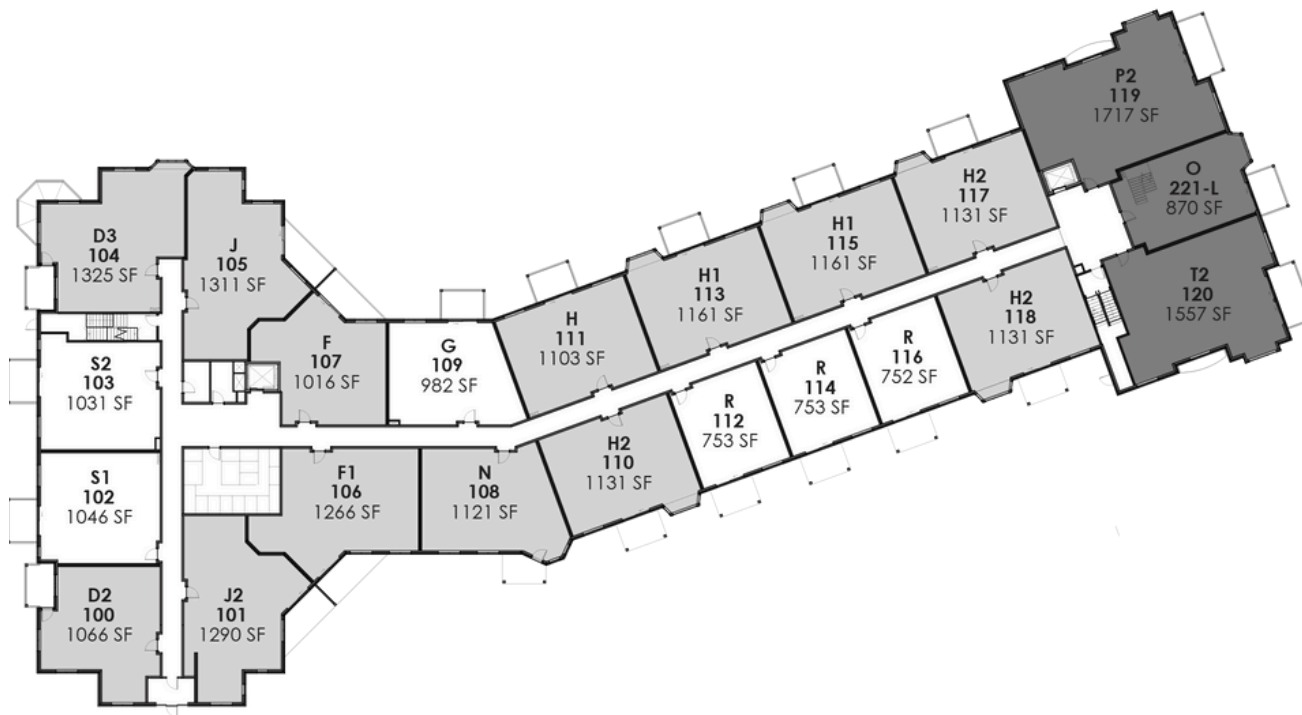

Lower Level Parking

Size and dimensions shown are approximations. The floor plans are solely intended to illustrate room and suggested furniture layouts only. Subject to change without notice.

Garden Level

Upper Level & Surface Parking

Size and dimensions shown are approximations. The floor plans are solely intended to illustrate room and suggested furniture layouts only. Subject to change without notice.

1 Bedroom

2 Bedroom

3 Bedroom

Size and dimensions shown are approximations. The floor plans are solely intended to illustrate room and suggested furniture layouts only. Subject to change without notice.

1 Bedroom

Size and dimensions shown are approximations. The floor plans are solely intended to illustrate room and suggested furniture layouts only. Subject to change without notice.